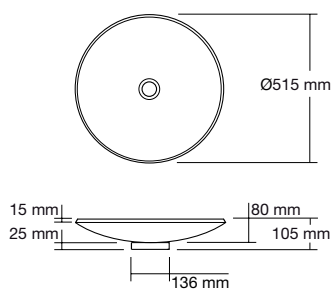

Pond™ Ceramic

Available finishes

White ceramic

In Australia, this product is available exclusively through Reece showrooms.

Assembly

Pond™ basin assembly includes:

- Basin
- $\varnothing$ 32 mm chrome pop up waste
- Rubber seals
- Chrome locknuts
- Chrome spacer

Cleaning

Ceramic - Clean with warm soapy water or non acidic, mild detergent and a soft cloth. Finish by cleaning off detergents with a soft wet cloth and towel dry.

Additional information and recommended fittings

Use an outlet that uses 5-7 litres per minute.
For best results the water should fall at a 90 degree angle, directly down onto the vessel. Omvivo outlets are ideal to use with the Omvivo basin collection.

Important

This is not an installation guide.
Please contact OMVIVO for technical details.
Product specifications are subject to alteration without notice.

©OMVIVO Pty Ltd. 2001.

Assembly

design Omvivo

OMVIVO

Omvivo Pty Ltd Schiavello Complex T: + 61 3 9339 8130
1 Sharps Road Tullamarine F: + 61 3 9330 8611
Victoria Australia 3043 info@omvivo.com

www.omvivo.com

Note: due to varying manufacturing methods, the dimensions illustrated here are nominal and subject to change. Omvivo has detailed, to the best of its ability, the most approximate measurement possible for each product given the method of manufacturing used.