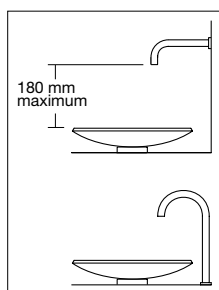

## Additional information and recommended fittings

Use an outlet that uses 5-7 litres per minute.  
For best results the water should fall at a 90 degree angle, directly down onto the vessel. Omvivo outlets are ideal to use with the Omvivo basin collection.

## Assembly

design Omvivo

**OMVIVO**

Omvivo Pty Ltd Schiavello Complex T: + 61 3 9339 8130  
1 Sharps Road Tullamarine F: + 61 3 9330 8611  
Victoria Australia 3043 info@omvivo.com

www.omvivo.com

Note: due to varying manufacturing methods, the dimensions illustrated here are nominal and subject to change. Omvivo has detailed, to the best of its ability, the most approximate measurement possible for each product given the method of manufacturing used.