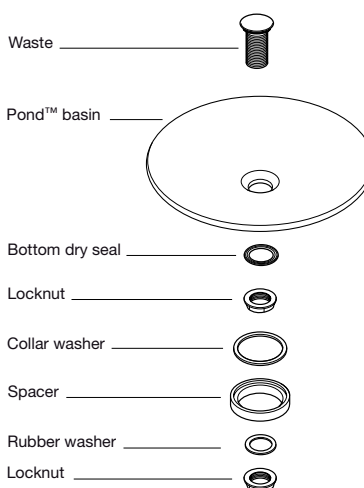

Pond™ Ceramic

Available finishes

White ceramic

In Australia, this product is available exclusively through Reece showrooms.

Assembly

Pond™ basin assembly includes:

- Basin
- $\varnothing$ 32 mm chrome pop up waste
- Rubber seals
- Chrome locknuts
- Chrome spacer

Cleaning

Ceramic - Clean with warm soapy water or non acidic, mild detergent and a soft cloth. Finish by cleaning off detergents with a soft wet cloth and towel dry.

Additional information and recommended fittings

Use an outlet that uses 5-7 litres per minute.
For best results the water should fall at a 90 degree angle, directly down onto the vessel. Omvivo outlets are ideal to use with the Omvivo basin collection.

Important

This is not an installation guide.
Please contact OMVIVO for technical details.
Product specifications are subject to alteration without notice.

©OMVIVO Pty Ltd. 2001.

Assembly

design Omvivo

OMVIVO

Omvivo Pty Ltd Schiavello Complex T: + 61 3 9339 8130
1 Sharps Road Tullamarine F: + 61 3 9330 8611
Victoria Australia 3043 info@omvivo.com

www.omvivo.com

Note: due to varying manufacturing methods, the dimensions illustrated here are nominal and subject to change. Omvivo has detailed, to the best of its ability, the most approximate measurement possible for each product given the method of manufacturing used.