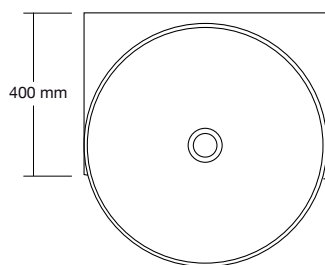

Vessel Motion Cabinet White Gloss Thermofoil

Available finishes

White gloss thermofoil

In Australia, this product is available exclusively through Reece showrooms.

Assembly

Vessel Motion cabinet assembly includes:

- Cabinet body
- Large drawer
- Soft close drawer mechanisms
- Designer handle

Cleaning

Thermofoil - Clean with a mild, non acidic, non abrasive detergent and soft cloth. Finish by cleaning off detergents with a soft damp cloth and towel dry.

Additional information and recommended fittings

The vessel cabinet is designed to be wall mounted. The vessel cabinet is designed specifically to compliment the Omvivo Pond and Aqua, Motif basins and the vessel shelves.

Important

This is not an installation guide. Please contact OMVIVO for technical details. Product specifications are subject to alteration without notice.

©OMVIVO Pty Ltd. 1999.

Assembly

design Omvivo

OMVIVO

Omvivo Pty Ltd Schiavello Complex T: + 61 3 9339 8130
1 Sharps Road Tullamarine F: + 61 3 9330 8611
Victoria Australia 3043 info@omvivo.com

www.omvivo.com

Note: due to varying manufacturing methods, the dimensions illustrated here are nominal and subject to change. Omvivo has detailed, to the best of its ability, the most approximate measurement possible for each product given the method of manufacturing used.