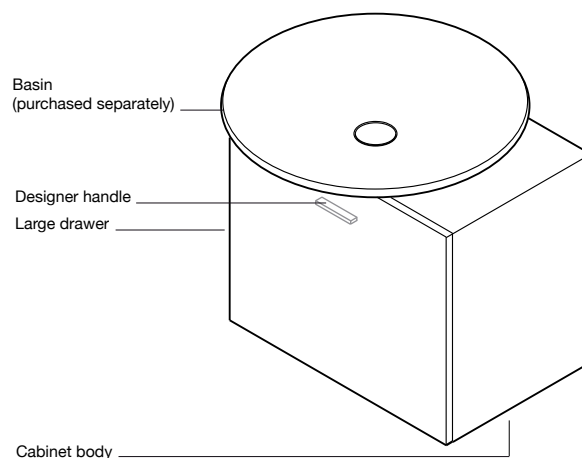

Vessel Motion Cabinet Malt Timber Wrap

Available finishes

Malt timber wrap

In Australia, this product is available exclusively through Reece showrooms.

Assembly

Vessel Motion cabinet assembly includes:

- Cabinet body
- Large drawer
- Soft close drawer mechanisms
- Designer handle

Cleaning

Timber wrap - Clean with a mild, non acidic, non abrasive detergent and soft cloth. Finish by cleaning off detergents with a soft damp cloth and towel dry.

Additional information and recommended fittings

The vessel cabinet is designed to be wall mounted. The vessel cabinet is designed specifically to compliment the Omvivo Pond and Aqua, Motif basins and the vessel shelves.

Important

This is not an installation guide. Please contact OMVIVO for technical details. Product specifications are subject to alteration without notice.

©OMVIVO Pty Ltd. 1999.

Assembly

design Omvivo

OMVIVO

Omvivo Pty Ltd Schiavello Complex T: + 61 3 9339 8130
1 Sharps Road Tullamarine F: + 61 3 9330 8611
Victoria Australia 3043 info@omvivo.com

www.omvivo.com

Note: due to varying manufacturing methods, the dimensions illustrated here are nominal and subject to change. Omvivo has detailed, to the best of its ability, the most approximate measurement possible for each product given the method of manufacturing used.