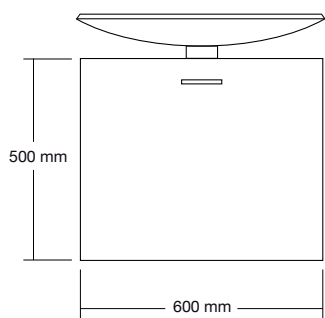

Vessel Motion Cabinet Malt Timber Wrap

Available finishes

Malt timber wrap

In Australia, this product is available exclusively through Reece showrooms.

Assembly

Vessel Motion cabinet assembly includes:

- Cabinet body
- Large drawer
- Soft close drawer mechanisms
- Designer handle

Cleaning

Timber wrap - Clean with a mild, non acidic, non abrasive detergent and soft cloth. Finish by cleaning off detergents with a soft damp cloth and towel dry.

Additional information and recommended fittings

The vessel cabinet is designed to be wall mounted. The vessel cabinet is designed specifically to compliment the Omvivo Pond and Aqua, Motif basins and the vessel shelves.

Important

This is not an installation guide. Please contact OMVIVO for technical details. Product specifications are subject to alteration without notice.

©OMVIVO Pty Ltd. 1999.

Assembly

design Omvivo

OMVIVO

Omvivo Pty Ltd Schiavello Complex T: + 61 3 9339 8130
1 Sharps Road Tullamarine F: + 61 3 9330 8611
Victoria Australia 3043 info@omvivo.com

www.omvivo.com

Note: due to varying manufacturing methods, the dimensions illustrated here are nominal and subject to change. Omvivo has detailed, to the best of its ability, the most approximate measurement possible for each product given the method of manufacturing used.