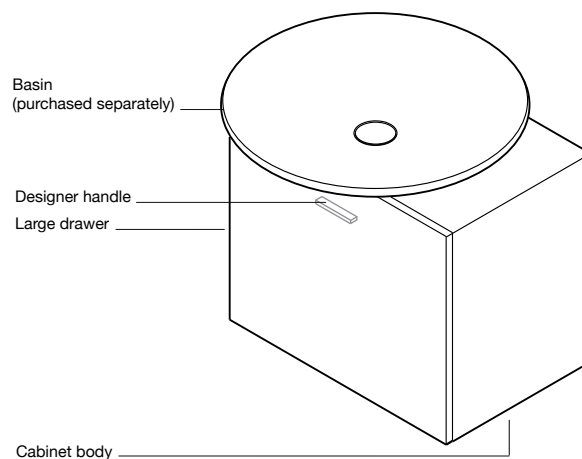

Vessel Motion Cabinet White Gloss Thermofoil

Available finishes

White gloss thermofoil

In Australia, this product is available exclusively through Reece showrooms.

Assembly

Vessel Motion cabinet assembly includes:

- Cabinet body
- Large drawer
- Soft close drawer mechanisms
- Designer handle

Cleaning

Thermofoil - Clean with a mild, non acidic, non abrasive detergent and soft cloth. Finish by cleaning off detergents with a soft damp cloth and towel dry.

Additional information and recommended fittings

The vessel cabinet is designed to be wall mounted. The vessel cabinet is designed specifically to compliment the Omvivo Pond and Aqua, Motif basins and the vessel shelves.

Important

This is not an installation guide. Please contact OMVIVO for technical details. Product specifications are subject to alteration without notice.

©OMVIVO Pty Ltd. 1999.

Assembly

design Omvivo

OMVIVO

Omvivo Pty Ltd Schiavello Complex T: + 61 3 9339 8130
1 Sharps Road Tullamarine F: + 61 3 9330 8611
Victoria Australia 3043 info@omvivo.com

www.omvivo.com

Note: due to varying manufacturing methods, the dimensions illustrated here are nominal and subject to change. Omvivo has detailed, to the best of its ability, the most approximate measurement possible for each product given the method of manufacturing used.