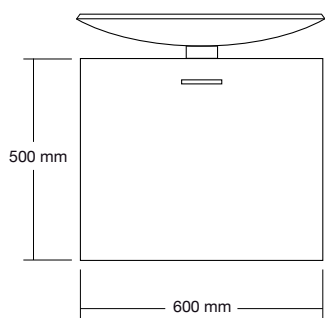

Vessel Motion Cabinet White Gloss Thermofoil

Available finishes

White gloss thermofoil

In Australia, this product is available exclusively through Reece showrooms.

Assembly

Vessel Motion cabinet assembly includes:

- Cabinet body
- Large drawer
- Soft close drawer mechanisms
- Designer handle

Cleaning

Thermofoil - Clean with a mild, non acidic, non abrasive detergent and soft cloth. Finish by cleaning off detergents with a soft damp cloth and towel dry.

Additional information and recommended fittings

The vessel cabinet is designed to be wall mounted. The vessel cabinet is designed specifically to compliment the Omvivo Pond and Aqua, Motif basins and the vessel shelves.

Important

This is not an installation guide. Please contact OMVIVO for technical details. Product specifications are subject to alteration without notice.

©OMVIVO Pty Ltd. 1999.

Assembly

design Omvivo

OMVIVO

Omvivo Pty Ltd Schiavello Complex T: + 61 3 9339 8130
1 Sharps Road Tullamarine F: + 61 3 9330 8611
Victoria Australia 3043 info@omvivo.com

www.omvivo.com

Note: due to varying manufacturing methods, the dimensions illustrated here are nominal and subject to change. Omvivo has detailed, to the best of its ability, the most approximate measurement possible for each product given the method of manufacturing used.