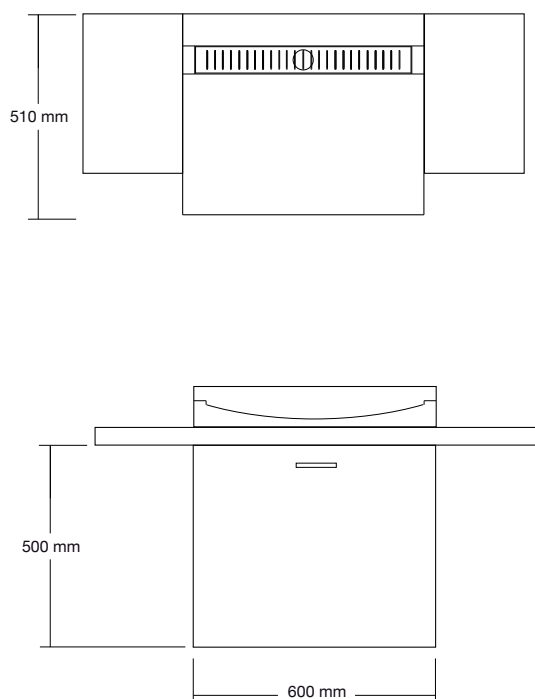

KL Motion Cabinet White Gloss Thermofoil

Available finishes

White gloss thermofoil

In Australia, this product is available exclusively through Reece showrooms.

Assembly

KL Motion cabinet assembly includes:

- Cabinet body
- Large drawer
- Internal top drawer
- Soft close drawer mechanisms
- Designer handle

Cleaning

Thermofoil - Clean with a mild, non acidic, non abrasive detergent and soft cloth. Finish by cleaning off detergents with a soft damp cloth and towel dry.

Additional information and recommended fittings

The KL Motion cabinet is designed to be wall mounted. The KL cabinets are designed specifically to compliment the KL basins and the vessel shelves.

Important

This is not an installation guide. Please contact OMVIVO for technical details. Product specifications are subject to alteration without notice.

©OMVIVO Pty Ltd. 1999.

Assembly

design Omvivo

OMVIVO

Omivivo Pty Ltd Schiavello Complex T: + 61 3 9339 8130
1 Sharps Road Tullamarine F: + 61 3 9330 8611
Victoria Australia 3043 info@omvivo.com

www.omvivo.com

Note: due to varying manufacturing methods, the dimensions illustrated here are nominal and subject to change. Omvivo has detailed, to the best of its ability, the most approximate measurement possible for each product given the method of manufacturing used.