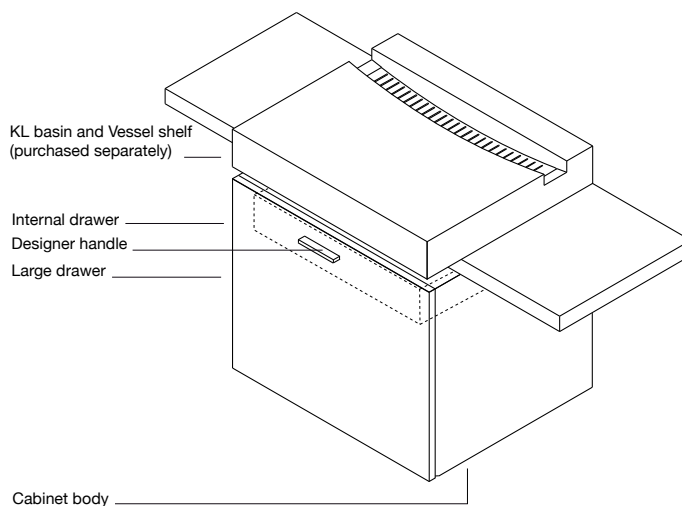

KL Motion Cabinet Malt Timber Wrap

Available finishes

Malt timber wrap

In Australia, this product is available exclusively through Reece showrooms.

Assembly

KL Motion cabinet assembly includes:

- Cabinet body
- Large drawer
- Internal top drawer
- Soft close drawer mechanisms
- Designer handle

Cleaning

Timber wrap - Clean with a mild, non acidic, non abrasive detergent and soft cloth. Finish by cleaning off detergents with a soft damp cloth and towel dry.

Additional information and recommended fittings

The KL Motion cabinet is designed to be wall mounted. The KL cabinets are designed specifically to compliment the KL basins and the vessel shelves.

Important

This is not an installation guide. Please contact OMVIVO for technical details. Product specifications are subject to alteration without notice.

©OMVIVO Pty Ltd. 1999.

Assembly

design Omvivo

OMVIVO

Omvivo Pty Ltd Schiavello Complex T: + 61 3 9339 8130
1 Sharps Road Tullamarine F: + 61 3 9330 8611
Victoria Australia 3043 info@omvivo.com

www.omvivo.com

Note: due to varying manufacturing methods, the dimensions illustrated here are nominal and subject to change. Omvivo has detailed, to the best of its ability, the most approximate measurement possible for each product given the method of manufacturing used.