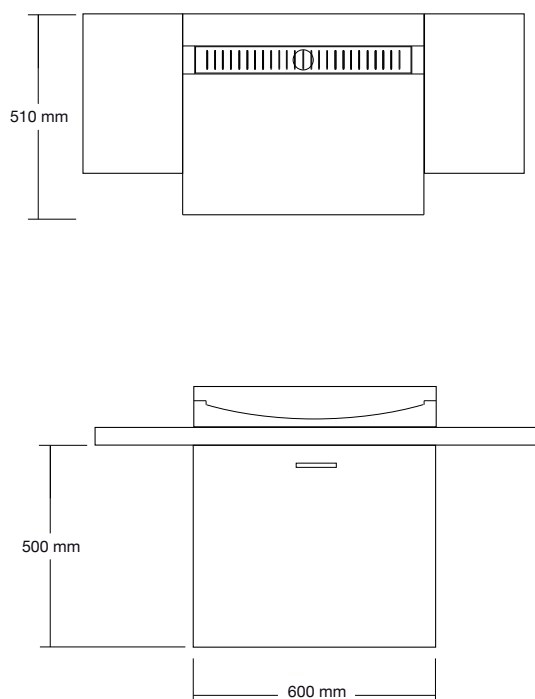

KL Motion Cabinet Malt Timber Wrap

Available finishes

Malt timber wrap

In Australia, this product is available exclusively through Reece showrooms.

Assembly

KL Motion cabinet assembly includes:

- Cabinet body
- Large drawer
- Internal top drawer
- Soft close drawer mechanisms
- Designer handle

Cleaning

Timber wrap - Clean with a mild, non acidic, non abrasive detergent and soft cloth. Finish by cleaning off detergents with a soft damp cloth and towel dry.

Additional information and recommended fittings

The KL Motion cabinet is designed to be wall mounted. The KL cabinets are designed specifically to compliment the KL basins and the vessel shelves.

Important

This is not an installation guide. Please contact OMVIVO for technical details. Product specifications are subject to alteration without notice.

©OMVIVO Pty Ltd. 1999.

Assembly

design Omvivo

OMVIVO

Omvivo Pty Ltd Schiavello Complex T: + 61 3 9339 8130
1 Sharps Road Tullamarine F: + 61 3 9330 8611
Victoria Australia 3043 info@omvivo.com

www.omvivo.com

Note: due to varying manufacturing methods, the dimensions illustrated here are nominal and subject to change. Omvivo has detailed, to the best of its ability, the most approximate measurement possible for each product given the method of manufacturing used.