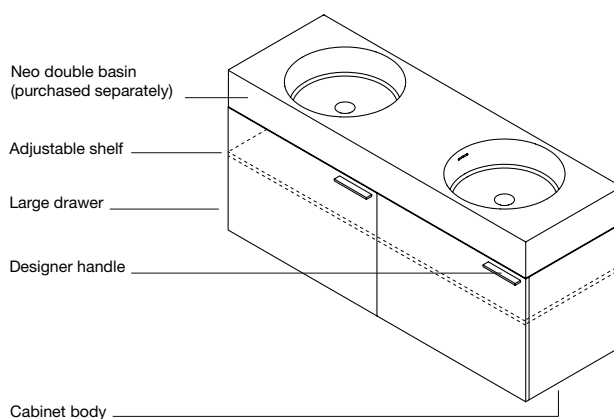

Neo Double Cabinet

Available finishes

Selection of finishes.

For available finishes, please refer to the Omvivo website or contact Omvivo directly.

In Australia, this product is available exclusively through Reece showrooms.

Assembly

Neo double cabinet assembly includes:

- Cabinet body
- Large drawers
- Adjustable shelves
- Soft close drawer mechanism
- Chrome designer handle

Cleaning

Thermofoil - Clean with a mild, non acidic, non abrasive detergent and soft cloth. Finish by cleaning off detergents with a soft damp cloth and towel dry.

Additional information and recommended fittings

The Neo double cabinet is designed to be wall mounted. The Neo double cabinet is designed specifically to compliment the Neo double basin. There are three designer handles to choose from which can be positioned on the left, right or centre of the Neo drawer.

Important

This is not an installation guide. Please contact OMVIVO for technical details. Product specifications are subject to alteration without notice.

©OMVIVO Pty Ltd. 2009.

Assembly

OMVIVO

Omvivo Pty Ltd Schiavello Complex T: + 61 3 9339 8130
1 Sharps Road Tullamarine F: + 61 3 9330 8611
Victoria Australia 3043 info@omvivo.com

www.omvivo.com

Note: due to varying manufacturing methods, the dimensions illustrated here are nominal and subject to change. Omvivo has detailed, to the best of its ability, the most approximate measurement possible for each product given the method of manufacturing used.