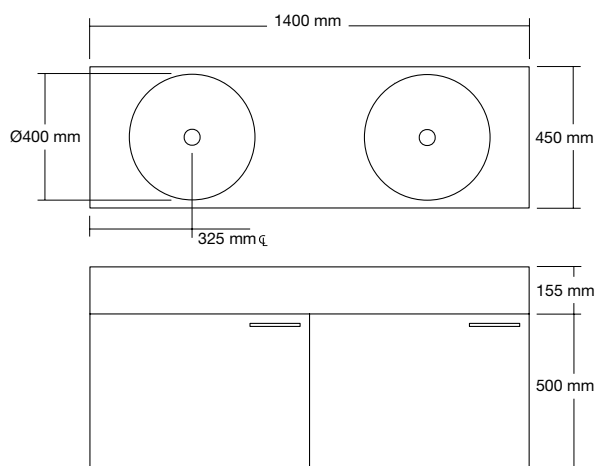

Neo Double Cabinet

Available finishes

Selection of finishes.

For available finishes, please refer to the Omvivo website or contact Omvivo directly.

In Australia, this product is available exclusively through Reece showrooms.

Assembly

Neo double cabinet assembly includes:

- Cabinet body
- Large drawers
- Adjustable shelves
- Soft close drawer mechanism
- Chrome designer handle

Cleaning

Thermofoil - Clean with a mild, non acidic, non abrasive detergent and soft cloth. Finish by cleaning off detergents with a soft damp cloth and towel dry.

Additional information and recommended fittings

The Neo double cabinet is designed to be wall mounted. The Neo double cabinet is designed specifically to compliment the Neo double basin. There are three designer handles to choose from which can be positioned on the left, right or centre of the Neo drawer.

Important

This is not an installation guide. Please contact OMVIVO for technical details. Product specifications are subject to alteration without notice.

©OMVIVO Pty Ltd. 2009.

Assembly

OMVIVO

Omvivo Pty Ltd Schiavello Complex T: + 61 3 9339 8130
1 Sharps Road Tullamarine F: + 61 3 9330 8611
Victoria Australia 3043 info@omvivo.com

www.omvivo.com

Note: due to varying manufacturing methods, the dimensions illustrated here are nominal and subject to change. Omvivo has detailed, to the best of its ability, the most approximate measurement possible for each product given the method of manufacturing used.