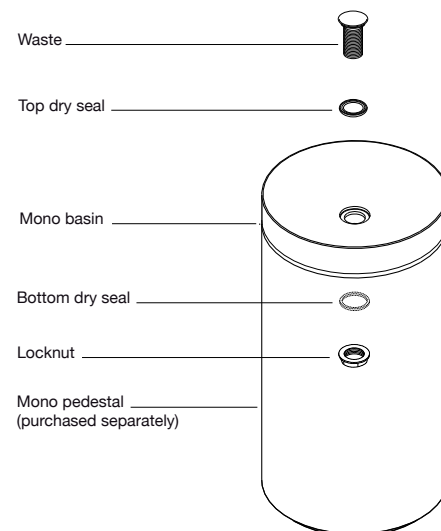

## Assembly

Mono basin assembly includes:

- Basin
- $\varnothing 32$  mm chrome pop up waste
- Rubber seals
- Chrome locknut

Pedestal is an optional extra.

## Additional information and recommended fittings

Use an outlet that uses 5-7 litres per minute.

For best results the water should fall at a 90 degree angle, directly down onto the vessel. Omvivo outlets are ideal to use with the Omvivo basin collection. The Mono vessel can be partnered with the Mono pedestal or bench mounted. The mono pedestal is suitable for S or P trap plumbing. It has an opening at the rear for access to the waste and for a P trap.

## Important

This is not an installation guide.

Please contact OMVIVO for technical details.

Product specifications are subject to alteration without notice.

©OMVIVO Pty Ltd. 2006.

## Assembly

design Thomas Coward

**OMVIVO**

Omvivo Pty Ltd Schiavello Complex T: + 61 3 9339 8130  
1 Sharps Road Tullamarine F: + 61 3 9330 8611  
Victoria Australia 3043 info@omvivo.com

www.omvivo.com

Note: due to varying manufacturing methods, the dimensions illustrated here are nominal and subject to change. Omvivo has detailed, to the best of its ability, the most approximate measurement possible for each product given the method of manufacturing used.