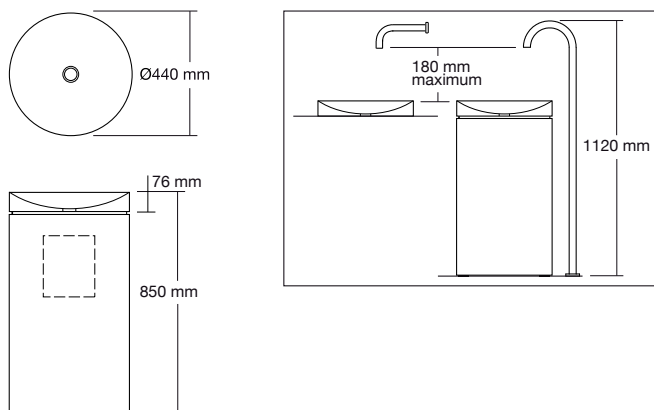

## Additional information and recommended fittings

Use an outlet that uses 5-7 litres per minute.

For best results the water should fall at a 90 degree angle, directly down onto the vessel. Omvivo outlets are ideal to use with the Omvivo basin collection. The Mono vessel can be partnered with the Mono pedestal or bench mounted. The mono pedestal is suitable for S or P trap plumbing. It has an opening at the rear for access to the waste and for a P trap.

## Assembly

design Thomas Coward

**OMVIVO**

Omvivo Pty Ltd Schiavello Complex T: + 61 3 9339 8130  
1 Sharps Road Tullamarine F: + 61 3 9330 8611  
Victoria Australia 3043 info@omvivo.com

www.omvivo.com

Note: due to varying manufacturing methods, the dimensions illustrated here are nominal and subject to change. Omvivo has detailed, to the best of its ability, the most approximate measurement possible for each product given the method of manufacturing used.