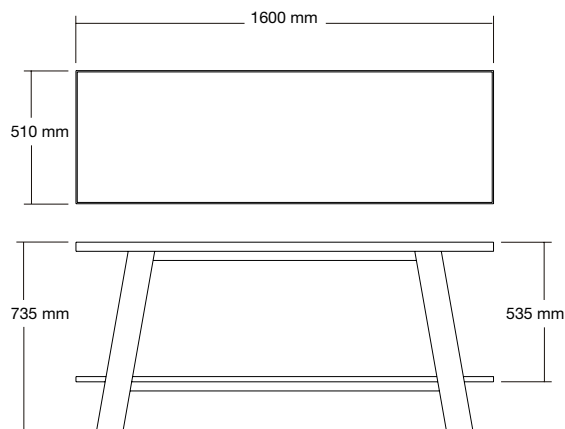

Latis Trestle Table

Available finishes

Selection of timber finishes.

For available finishes, please refer to the Omvivo website or contact Omvivo directly.

Trestle Shelf available finishes

Solid surface white.

Selection of natural stone.

Selection of timber finishes.

For available finishes, please refer to the Omvivo website or contact Omvivo directly.

Assembly

Latis Trestle table assembly includes:

- Trestle table
- Trestle shelf

Cleaning

Timber - Clean with a mild, non acidic, non abrasive detergent and soft cloth. Finish by cleaning off detergents with a soft damp cloth and towel dry.

For individual shelf cleaning recommendations please contact Omvivo.

Additional information and recommended fittings

The Latis trestle table is designed specifically to compliment the Latis basins and will also suit other Omvivo basins such as the Mono, Aqua and Pond.

Important

This is not an installation guide.

Please contact OMVIVO for technical details.

Product specifications are subject to alteration without notice.

©OMVIVO Pty Ltd. 2009.

Assembly

Omvivo Pty Ltd Schiavello Complex T: + 61 3 9339 8130
1 Sharps Road Tullamarine F: + 61 3 9330 8611
Victoria Australia 3043 info@omvivo.com

www.omvivo.com

Note: due to varying manufacturing methods, the dimensions illustrated here are nominal and subject to change. Omvivo has detailed, to the best of its ability, the most approximate measurement possible for each product given the method of manufacturing used.