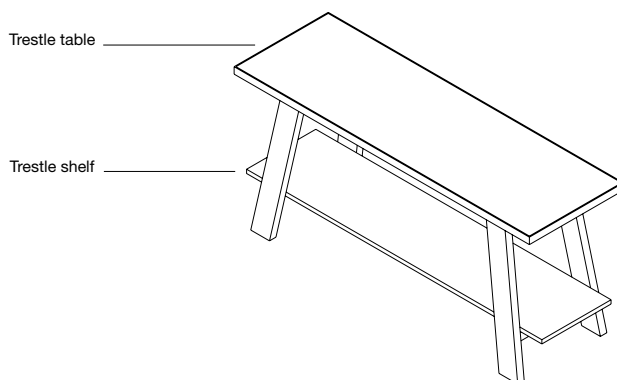

Latis Trestle Table

Available finishes

Selection of timber finishes.

For available finishes, please refer to the Omvivo website or contact Omvivo directly.

Trestle Shelf available finishes

Solid surface white.

Selection of natural stone.

Selection of timber finishes.

For available finishes, please refer to the Omvivo website or contact Omvivo directly.

Assembly

Latis Trestle table assembly includes:

- Trestle table
- Trestle shelf

Cleaning

Timber - Clean with a mild, non acidic, non abrasive detergent and soft cloth. Finish by cleaning off detergents with a soft damp cloth and towel dry.

For individual shelf cleaning recommendations please contact Omvivo.

Additional information and recommended fittings

The Latis trestle table is designed specifically to compliment the Latis basins and will also suit other Omvivo basins such as the Mono, Aqua and Pond.

Important

This is not an installation guide.

Please contact OMVIVO for technical details.

Product specifications are subject to alteration without notice.

©OMVIVO Pty Ltd. 2009.

Assembly

Omvivo Pty Ltd Schiavello Complex T: + 61 3 9339 8130
1 Sharps Road Tullamarine F: + 61 3 9330 8611
Victoria Australia 3043 info@omvivo.com

www.omvivo.com

Note: due to varying manufacturing methods, the dimensions illustrated here are nominal and subject to change. Omvivo has detailed, to the best of its ability, the most approximate measurement possible for each product given the method of manufacturing used.