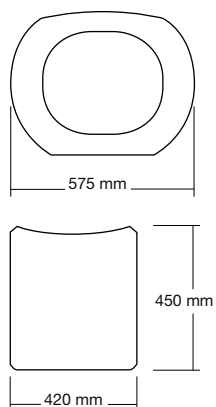

Additional information and recommended fittings

Created from UV stabilised roto-moulded polyethylene, the Cero stool is suitable for indoor and outdoor use and is 100% recyclable.

Important

This is not an installation guide.
Please contact OMVIVO for technical details.
Product specifications are subject to alteration without notice.