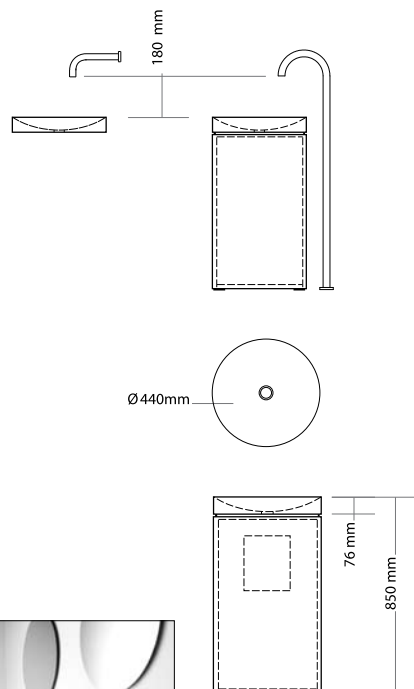

## Recommended fittings and set up

Ulisse 5\* 32 x 200/250 mm wall outlet

Ulisse 5\* 25 X 200/250 mm wall outlet

Ulisse 5\* 32 x 1120 mm floor outlet

Please note - Use an outlet that uses 5-7 litres per minute.

For best results the water should fall at a 90 degree angle, directly down onto the vessel. The Mono vessel can be partnered with the Mono pedestal or bench mounted. The mono pedestal is suitable for S or P trap plumbing. It has an opening at the rear for access to the waste and for a P trap.

## Important

This is not an installation guide.

Please contact OMOVIVO for technical details.

Product specifications are subject to alteration without notice.

©OMVIVO Pty Ltd. 2006.

## Assembly

design Thomas Coward

**OMVIVO**

Omviso Pty Ltd Schiavello Complex T: + 61 3 9339 8130  
1 Sharps Road Tullamarine F: + 61 3 9330 8611  
Victoria Australia 3043 info@omvivo.com

www.omvivo.com

Note: due to varying manufacturing methods, the dimensions illustrated here are nominal and subject to change. Omvivo has detailed, to the best of its ability, the most approximate measurement possible for each product given the method of manufacturing used.