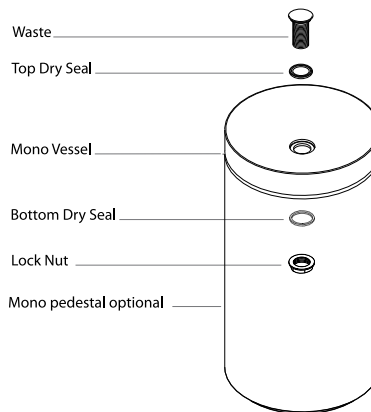

OMVIVO

Omviso Pty Ltd Schiavello Complex T: + 61 3 9339 8130
1 Sharps Road Tullamarine F: + 61 3 9330 8611
Victoria Australia 3043 info@omvivo.com

www.omvivo.com

Note: due to varying manufacturing methods, the dimensions illustrated here are nominal and subject to change. Omvivo has detailed, to the best of its ability, the most approximate measurement possible for each product given the method of manufacturing used.

edition two