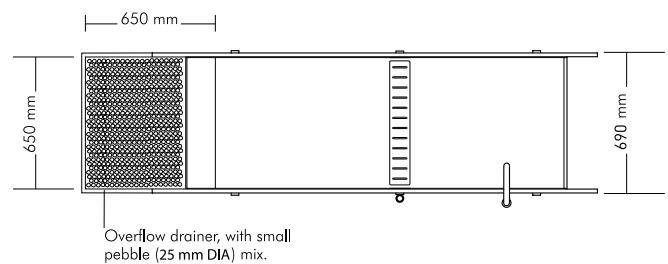

Le Cob

Available finishes

Cameo white Corian®
Glacier white Corian®

Assembly

Le Cob assembly includes;

- 19 mm glass sides
- Formed Corian® chaise lounge
- Corian® drainage grate
- Smart valve waste
- Silicone rubber suction seals
- Chrome cross member fixing rods
- Stainless steel overflow tray
- Stainless steel mesh grate
- Pebbles

Cleaning

Corian® - Clean with a mild detergent and a soft cloth. For more stubborn marks including lime scale and soap build up, a mild abrasive cleaner can be used with a soft cloth in wide circular motions. Do not clean near glass with abrasive cleaner. Finish by cleaning off detergents with a soft wet cloth and towel dry.
Glass - Clean with warm soapy water or non acidic, mild detergent and a soft cloth. Finish by cleaning off detergents with a soft wet cloth and towel dry.

Recommended fittings and set up

Ulisse 950 mm floor outlet

Important

This is not an installation guide.
Please contact OMVIVO for technical details.
Product specifications are subject to alteration without notice.

© OMVIVO Pty Ltd. 2001.

Assembly

design Joseph Licciardi

OMVIVO

Omviso Pty Ltd Schiavello Complex T: + 61 3 9339 8130
1 Sharps Road Tullamarine F: + 61 3 9330 8611
Victoria Australia 3043 info@omvivo.com

www.omvivo.com

Note: due to varying manufacturing methods, the dimensions illustrated here are nominal and subject to change.
Omviso has detailed, to the best of its ability, the most approximate measurement possible for each product given the method of manufacturing used.