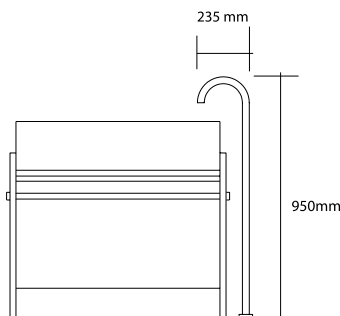

Le Cob

Available finishes

Cameo white Corian®
Glacier white Corian®

Assembly

Le Cob assembly includes;

- 19 mm glass sides
- Formed Corian® chaise lounge
- Corian® drainage grate
- Smart valve waste
- Silicone rubber suction seals
- Chrome cross member fixing rods
- Stainless steel overflow tray
- Stainless steel mesh grate
- Pebbles

Cleaning

Corian® - Clean with a mild detergent and a soft cloth. For more stubborn marks including lime scale and soap build up, a mild abrasive cleaner can be used with a soft cloth in wide circular motions. Do not clean near glass with abrasive cleaner. Finish by cleaning off detergents with a soft wet cloth and towel dry.
Glass - Clean with warm soapy water or non acidic, mild detergent and a soft cloth. Finish by cleaning off detergents with a soft wet cloth and towel dry.

Recommended fittings and set up

Ulisse 950 mm floor outlet

Important

This is not an installation guide.
Please contact OMVIVO for technical details.
Product specifications are subject to alteration without notice.

© OMVIVO Pty Ltd. 2001.

Assembly

design Joseph Licciardi

OMVIVO

Omviso Pty Ltd Schiavello Complex T: + 61 3 9339 8130
1 Sharps Road Tullamarine F: + 61 3 9330 8611
Victoria Australia 3043 info@omvivo.com

www.omvivo.com

Note: due to varying manufacturing methods, the dimensions illustrated here are nominal and subject to change.
Omviso has detailed, to the best of its ability, the most approximate measurement possible for each product given the method of manufacturing used.