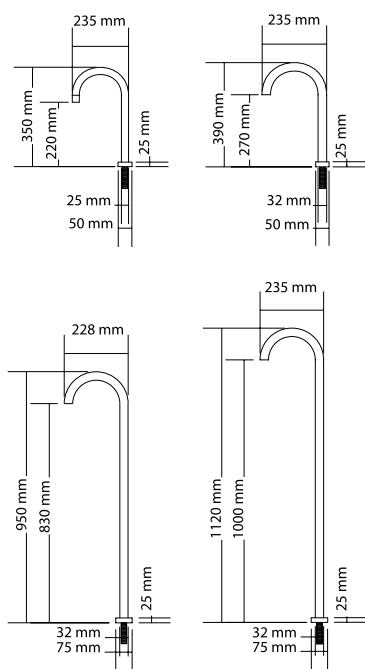

Ulisse Hob and Floor Outlets

Available finishes

Polished chrome

Assembly

Ulisse Hob and Floor Outlets' assembly includes;

- Outlet
- Flange
- Swivel mechanism (Hob outlets only)
- Water saving aerator

Cleaning

Clean with warm soapy water, or non acidic, mild detergent and a soft cloth. Finish by cleaning off detergents with a soft wet cloth and towel dry.

Recommended fittings and set up

Ulisse hob and floor outlets are perfect for most baths and many vessels, and are specifically designed to partner most of the Omvivo Vessel and bath collection. Each Ulisse outlet is rated 5* and uses 5 litres per minute. To use with a bath simply remove the aerator and replace with a standard bath aerator. The outlet suit a standard 1/2 inch BSP threaded male or female fitting.

Important

This is not an installation guide.
Please contact OMVIVO for technical details.
Product specifications are subject to alteration without notice.

©OMVIVO Pty Ltd. 1997.

OMVIVO

Omvivo Pty Ltd Schiavello Complex T: + 61 3 9339 8130
1 Sharps Road Tullamarine F: + 61 3 9330 8611
Victoria Australia 3043 info@omvivo.com

www.omvivo.com

Note: due to varying manufacturing methods, the dimensions illustrated here are nominal and subject to change. Omvivo has detailed, to the best of its ability, the most approximate measurement possible for each product given the method of manufacturing used.