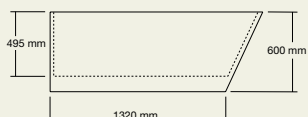

Softskin Sky

Latis bath with timber end
Solid surface white with American oak

Solid surface white

American oak

Latis bath
Solid surface white

Solid surface white

Product
Latis basins

Available in a range of finishes, the sculptural Latis round and rectangular basins offer a functional bowl. Each basin is supplied with a polished chrome pop up plug and waste.