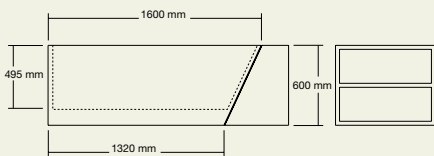

Softskin Sky

Latis bath with timber end
Solid surface white with American oak

Solid surface white

American oak

Latis bath
Solid surface white

Solid surface white

Product
Latis basins

Available in a range of finishes, the sculptural Latis round and rectangular basins offer a functional bowl. Each basin is supplied with a polished chrome pop up plug and waste.