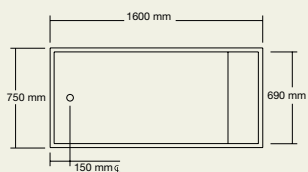

Softskin Sky

Latis bath with timber end
Solid surface white with American oak

Solid surface white

American oak

Latis bath
Solid surface white

Solid surface white

Product
Latis basins

Available in a range of finishes, the sculptural Latis round and rectangular basins offer a functional bowl. Each basin is supplied with a polished chrome pop up plug and waste.