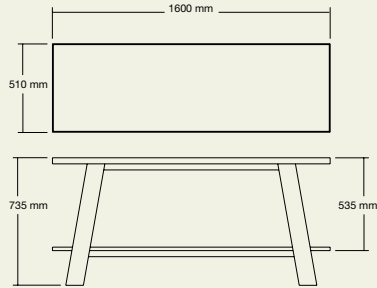

Latis round basin

Natural stone carrara
Natural stone noir
Natural stone sand
Solid surface white
Softskin

Latis trestle

American oak with American oak shelf
American oak with Natural stone carrara shelf
American oak with Natural stone noir shelf
American oak with Natural stone sand shelf
American oak with Solid surface white shelf

Latis rectangular basin

Natural stone carrara
Natural stone noir
Natural stone sand
Solid surface white
Softskin

Softskin

Yellow
Lavender
Charcoal
Sky