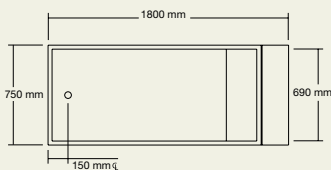

Softskin Sky

Latis bath with timber end
Solid surface white with American oak

Solid surface white

American oak

Latis bath
Solid surface white

Solid surface white

Product
Latis basins

Available in a range of finishes, the sculptural Latis round and rectangular basins offer a functional bowl. Each basin is supplied with a polished chrome pop up plug and waste.