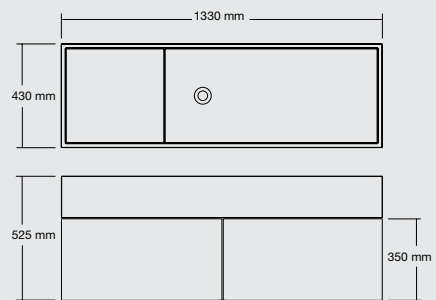

CDesign 1330 cabinet
Powder coat white