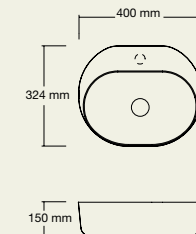

Lilli 400 basin