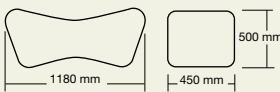

Seating
Tom
Cero
Sub cero
La la
Tangier

* This item is only available to purchase in Australia

Finish swatches