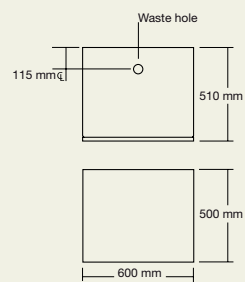

KL cabinet

Dark oak veneer
Gunmetal
White

Vessel cabinet

Dark oak veneer
Gunmetal
White