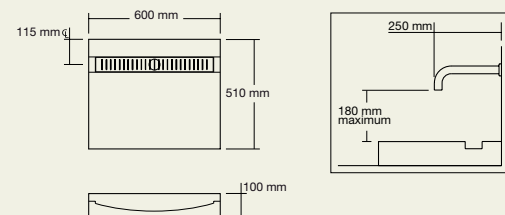

KL basin
Natural stone carrara
Natural stone noir
Natural stone sand
Solid surface white
Softskin