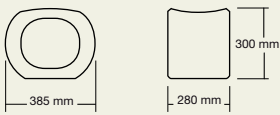

Seating
Tom
Cero
Sub cero
La la
Tangier

La la

* This item is only available to purchase in Australia

Finish swatches