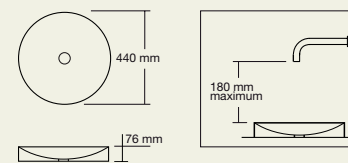

Note: Drawing illustrates right hand bowl. Left hand bowl also available.

Mono basin
Natural stone carrara
Natural stone noir
Natural stone sand
Solid surface white
Softskin