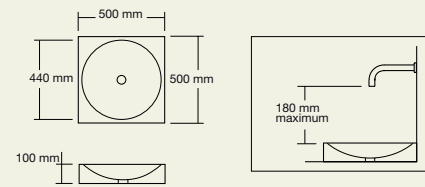

Cubo basin
Natural stone carrara
Natural stone noir
Natural stone sand