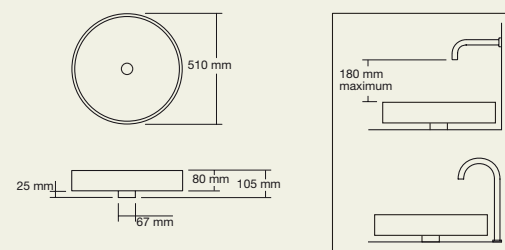

Motif basin
Solid surface with etched glass - Pebble
Solid surface with etched glass - Forest
Solid surface with etched glass - Kaleidoscope