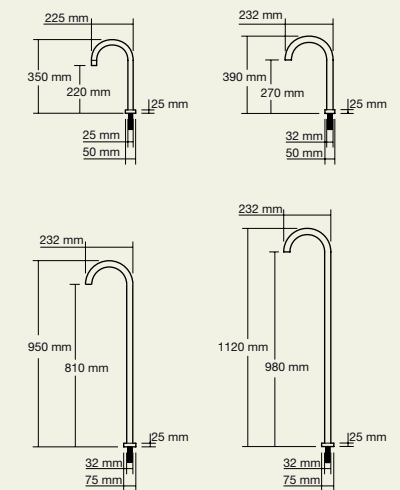

Ulisse hob and floor outlets