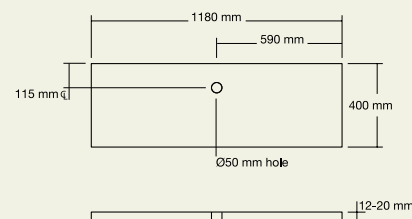

### Basins

Unique design and beautiful, superior quality materials combine to produce the exclusive Omvivo basin collection. To eliminate water waste and for best performance an outlet using 5 – 7 litres per minute is recommended for all Omvivo basins. Individual basins may require further specific attributes for the outlet or faucet, please refer to the drawings and below information for details. All Omvivo basins are supplied with a polished chrome 'pop up plug and waste' and the KL is supplied with a waste and unique stainless steel grate.