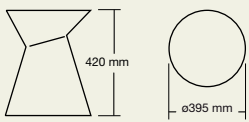

Seating
Tom
Cero
Sub cero
La la
Tangier

Tangier

* This item is only available to purchase in Australia

Finish swatches