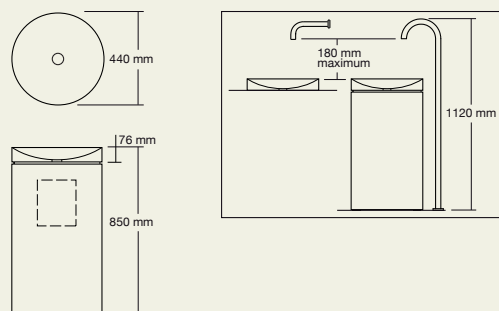

KL cabinet

Dark oak veneer
Gunmetal
White

Vessel cabinet

Dark oak veneer
Gunmetal
White

Mono pedestal

Solid surface white
Saltwood veneer
Milkwood veneer
Softskin

Motif Vanity

White painted timber with
Solid surface white bench top

Vessel shelf

Natural stone carrara
Natural stone noir
Natural stone sand
Omni glass white
Omni glass clear
Omni glass black
Seafoam glass
Chiaro clear glass

Basins

Unique design and beautiful, superior quality materials combine to produce the exclusive Omvivo basin collection. To eliminate water waste and for best performance an outlet using 5 – 7 litres per minute is recommended for all Omvivo basins. Individual basins may require further specific attributes for the outlet or faucet, please refer to the drawings and below information for details. All Omvivo basins are supplied with a polished chrome 'pop up plug and waste' and the KL is supplied with a waste and unique stainless steel grate.

KL

The KL basin in natural stone is a bench mounted basin designed to have wall mounted tap-ware, while the solid surface KL is also available wall mounted and with 1 tap hole. A 250 mm wall outlet is recommended, with the water falling at a 90 degree angle directly down onto the vessel.

Pond™

The Pond™ basin, available in solid surface and a range of natural stones is supplied with a polished chrome spacer.

Aqua

The Aqua basin, available in a range of glass finishes is supplied with a polished chrome spacer.

Motif

The Motif basin, available in three patterns is created from solid surface and glass. Each Motif basin begins with the piece of beautiful hand-etched glass which is formed in a kiln creating fall to the waste, then fitted with the solid surface surround. Motif basins are supplied with a polished chrome spacer.

Dune