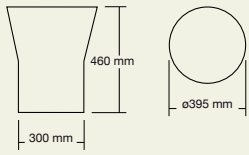

Seating
Tom
Cero
Sub cero
La la
Tangier

Cero *

* This item is only available to purchase in Australia

Finish swatches