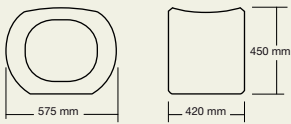

Seating
Tom
Cero
Sub cero
La la
Tangier

Sub cero *

* This item is only available to purchase in Australia

Finish swatches