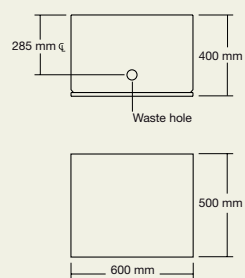

Mono pedestal

Solid surface white
Saltwood veneer
Milkwood veneer
Softskin