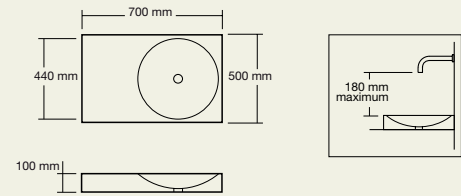

Cubolong basin
Natural stone carrara
Natural stone noir
Natural stone sand