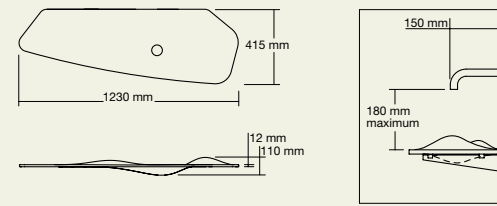

**KL basin**  
 Natural stone carrara  
 Natural stone noir  
 Natural stone sand  
 Solid surface white  
 Softskin

**Dune basin**  
 Solid surface white  
 Solid surface night

Note: Drawing illustrates right hand bowl. Left hand bowl also available.